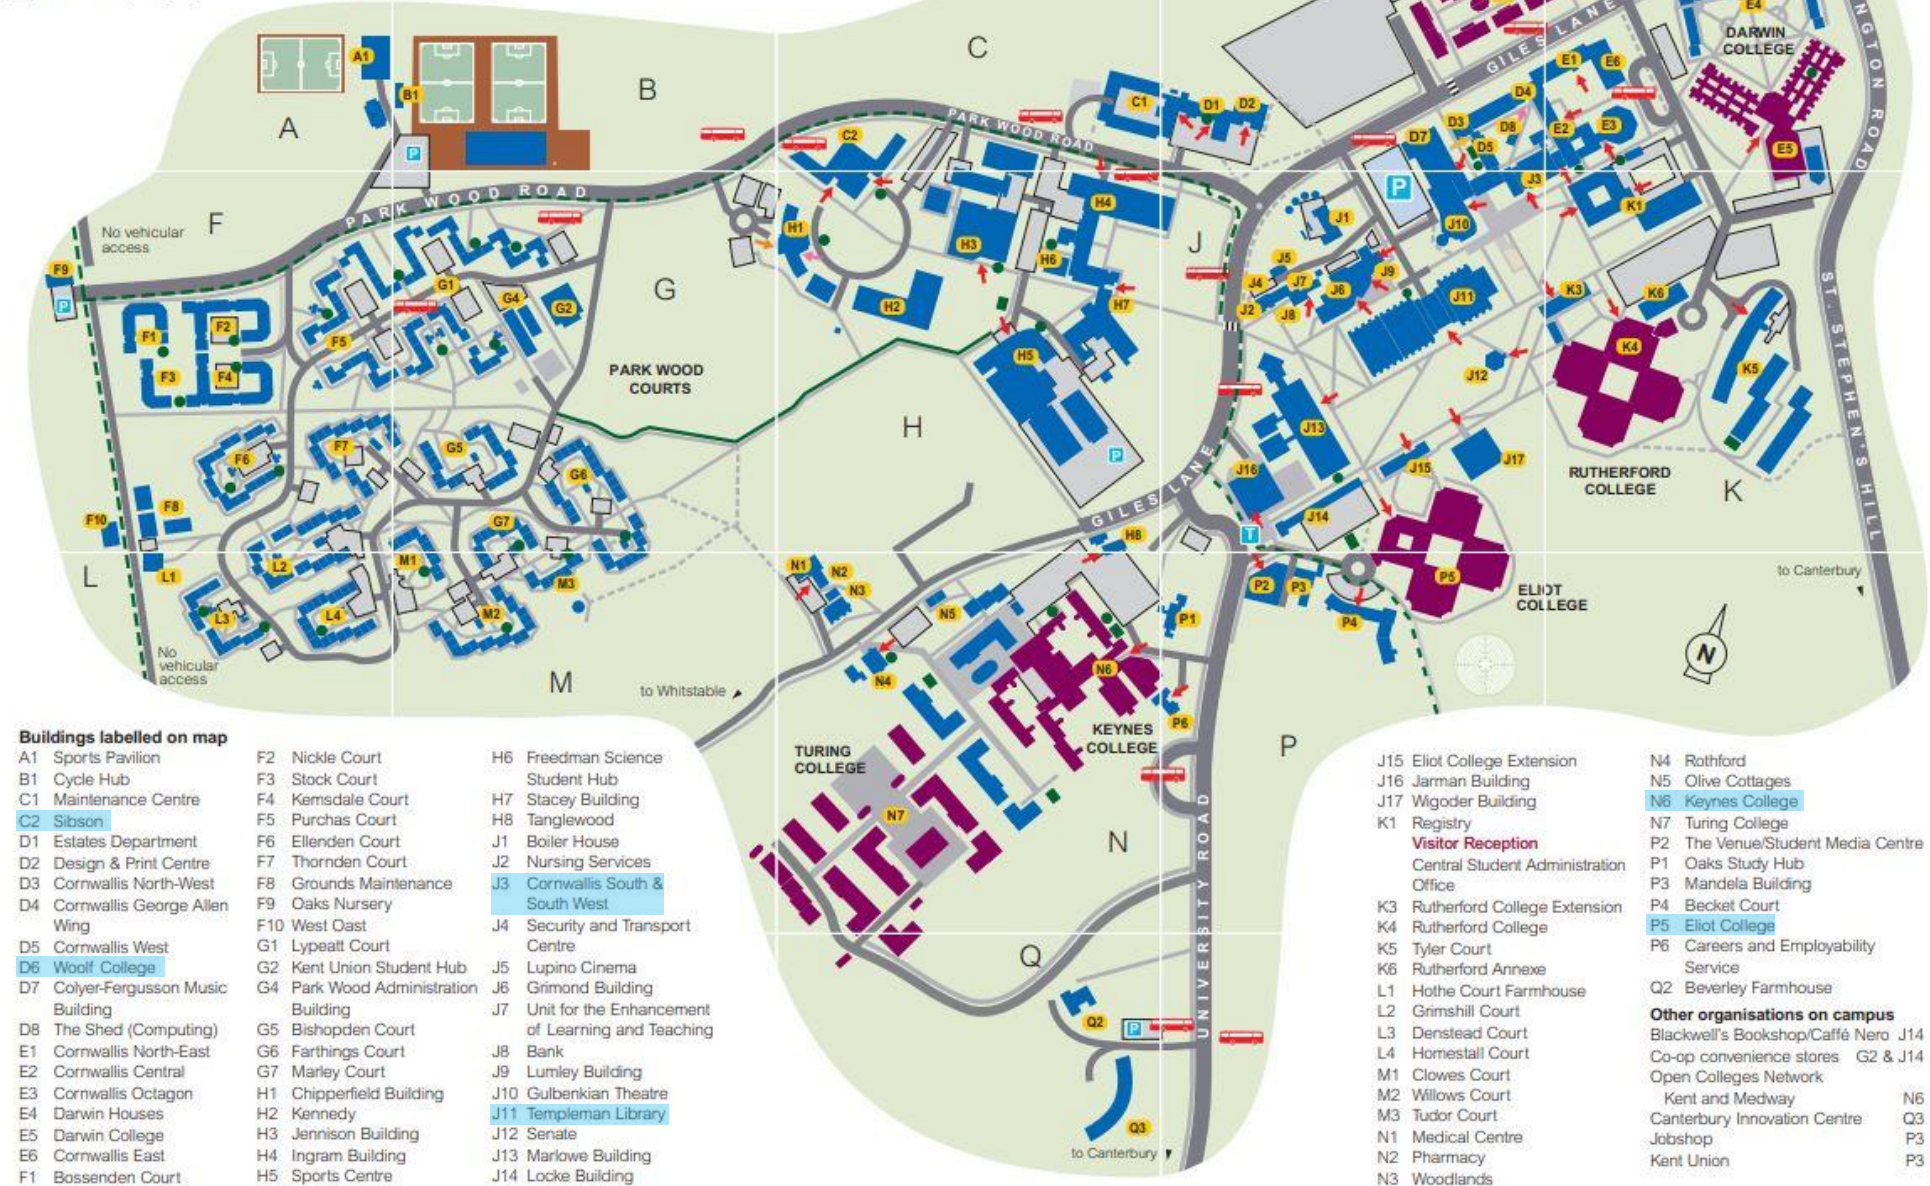

FINDING YOUR WAY AROUND THE CAMPUS

- Colleges
- Other buildings
- P Visitor Pay and Display parking
- T Taxi Rank
- Permit-holder parking only
- Main road
- Minor road
- Footpath
- Footpath unsuitable for wheelchair users
- ➔ Main entrance, suitable for disabled access
- ➔ Main entrance
- ➔ Alternative access for wheelchair users
- Cycle path
- National cycle route 1
- Cycle lock up
- Cycle lock up, sheltered with secure access

Buildings labelled on map

A1 Sports Pavilion	F2 Nickle Court	H6 Freedman Science Student Hub	J15 Eliot College Extension	N4 Rothford
B1 Cycle Hub	F3 Stock Court	H7 Stacey Building	J16 Jarman Building	N5 Olive Cottages
C1 Maintenance Centre	F4 Kemsdale Court	H8 Tanglewood	J17 Wigoder Building	N6 Keynes College
C2 Sibson	F5 Purchas Court	H9 Boiler House	K1 Registry	N7 Turing College
D1 Estates Department	F6 Ellenden Court	J1 Nursing Services	Visitor Reception	P2 The Venue/Student Media Centre
D2 Design & Print Centre	F7 Thornden Court	J2 Nursing Services	Central Student Administration Office	P1 Oaks Study Hub
D3 Cornwallis North-West	F8 Grounds Maintenance	J3 Cornwallis South & South West	K3 Rutherford College Extension	P3 Mandela Building
D4 Cornwallis George Allen Wing	F9 Oaks Nursery	J4 Security and Transport Centre	K4 Rutherford College	P4 Becket Court
D5 Cornwallis West	F10 West Oast	J5 Lupino Cinema	K5 Tyler Court	P5 Eliot College
D6 Woolf College	G1 Lypeatt Court	J6 Grimond Building	K6 Rutherford Annexe	P6 Careers and Employability Service
D7 Colyer-Fergusson Music Building	G2 Kent Union Student Hub	J7 Unit for the Enhancement of Learning and Teaching	L1 Hothe Court Farmhouse	Q2 Beverley Farmhouse
D8 The Shed (Computing)	G3 Bishopden Court	J8 Bank	L2 Grimshill Court	Other organisations on campus
E1 Cornwallis North-East	G4 Park Wood Administration Building	J9 Lumley Building	L3 Denstead Court	Blackwell's Bookshop/Caffé Nero J14
E2 Cornwallis Central	G5 Farthings Court	J10 Gulbenkian Theatre	L4 Homestall Court	Co-op convenience stores G2 & J14
E3 Cornwallis Octagon	G6 Marley Court	J11 Templeman Library	M1 Clowes Court	Open Colleges Network
E4 Darwin Houses	G7 Chipperfield Building	J12 Senate	M2 Willows Court	Kent and Medway
E5 Darwin College	H1 Chipperfield Building	J13 Marlowe Building	M3 Tudor Court	Canterbury Innovation Centre
E6 Cornwallis East	H2 Kennedy	J14 Locke Building	M4 Clowes Court	Jobshop
F1 Bossenden Court	H3 Jennison Building		M5 Clowes Court	Kent Union
	H4 Ingram Building		M6 Clowes Court	
	H5 Sports Centre		M7 Clowes Court