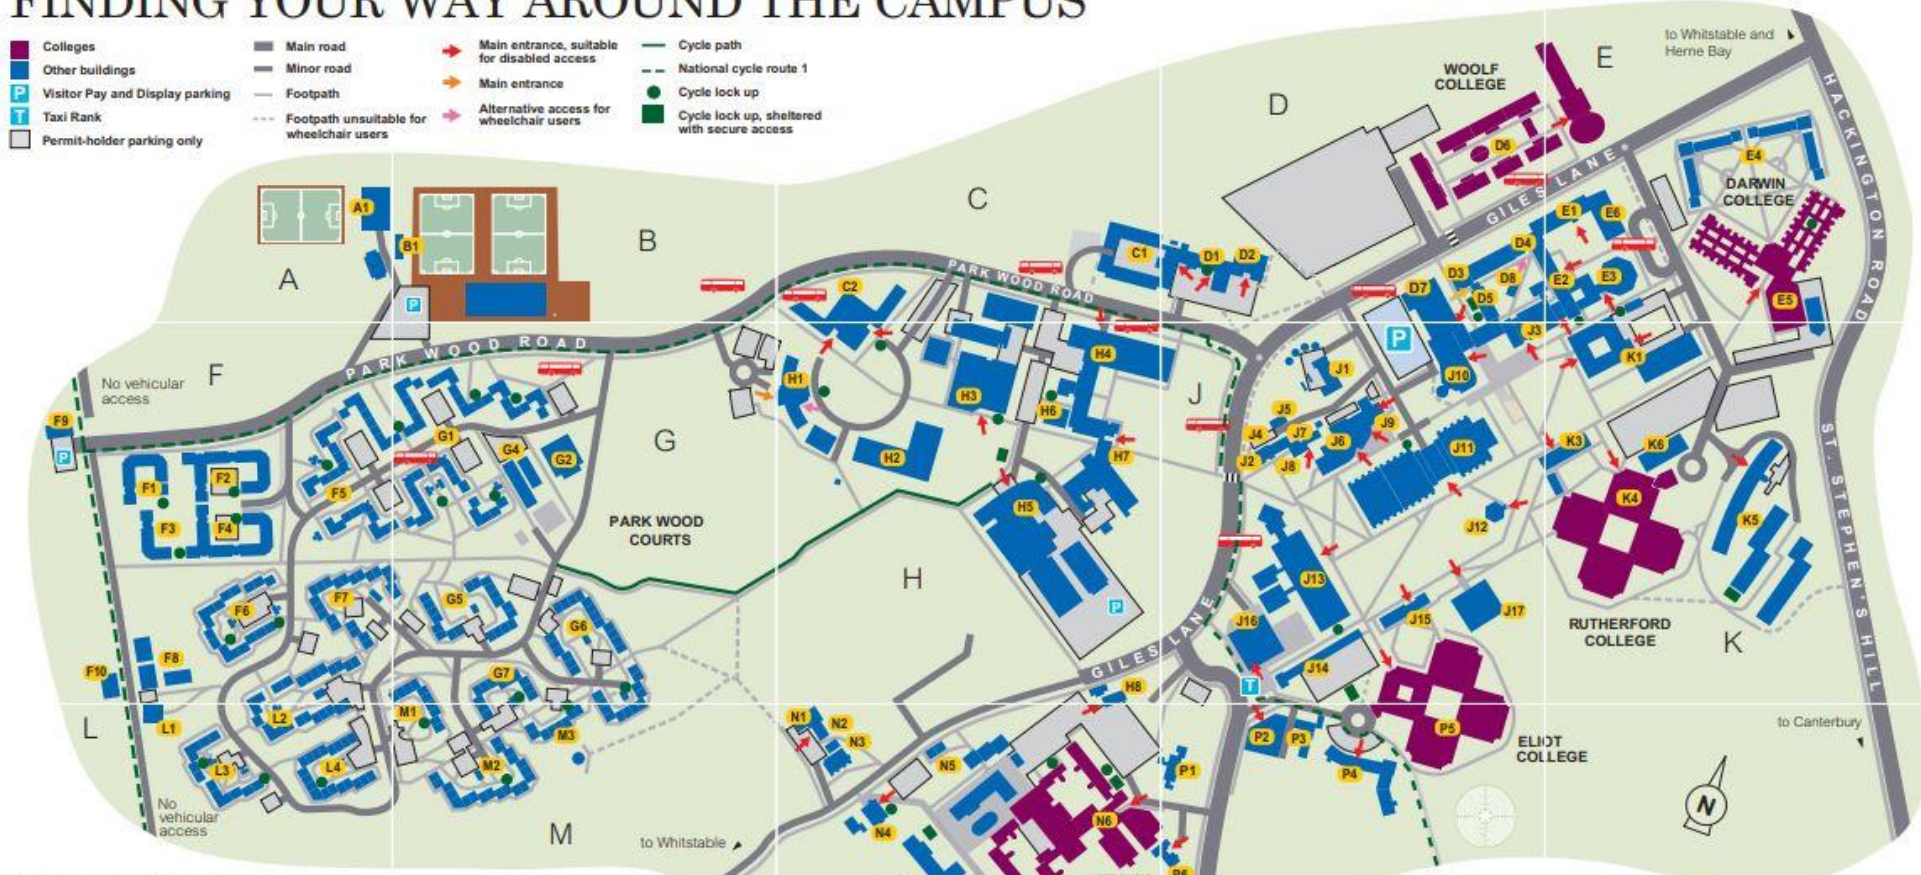

FINDING YOUR WAY AROUND THE CAMPUS

 Colleges	 Main road	 Main entrance, suitable for disabled access	 Cycle path
 Other buildings	 Minor road	 Main entrance	 National cycle route 1
 Visitor Pay and Display parking	 Footpath	 Alternative access for wheelchair users	 Cycle lock up
 Taxi Rank	 Footpath unsuitable for wheelchair users		 Cycle lock up, sheltered with secure access
 Permit-holder parking only			

Buildings labelled on map

A1 Sports Pavilion	F2 Nickle Court	H6 Freedman Science Student Hub	J15 Eliot College Extension	N4 Rothford
B1 Cycle Hub	F3 Stock Court	H7 Stacey Building	J16 Jarman Building	N5 Olive Cottages
C1 Maintenance Centre	F4 Kemsdale Court	H8 Tanglewood	J17 Wgoder Building	N6 Keynes College
C2 Sibson	F5 Purchas Court	J1 Boiler House	K1 Registry	N7 Turing College
D1 Estates Department	F6 Ellenden Court	J2 Nursing Services	Visitor Reception	N8 The Venue/Student Media Centre
D2 Design & Print Centre	F7 Thornden Court	J3 Cornwallis South & South West	Central Student Administration Office	N9 Oaks Study Hub
D3 Cornwallis North-West	F8 Grounds Maintenance	J4 Security and Transport Centre	K3 Rutherford College Extension	P1 Mandela Building
D4 Cornwallis George Allen Wing	F9 Oaks Nursery	J5 Lupino Cinema	K4 Rutherford College	P2 Becket Court
D5 Cornwallis West	F10 West Oast	J6 Grimond Building	K5 Eliot College	P3 Eliot College
D6 Woolf College	G1 Lypeatl Court	J7 Unit for the Enhancement of Learning and Teaching	K6 Rutherford Annexe	P4 Careers and Employability Service
D7 Colyer-Fergusson Music Building	G2 Kent Union Student Hub	J8 Bank	K7 Tyler Court	Q2 Beverley Farmhouse
D8 The Shed (Computing)	G3 Park Wood Administration Building	J9 Lumley Building	K8 Rutherford College	Other organisations on campus
E1 Cornwallis North-East	G4 Bishopden Court	J10 Gulbenkian Theatre	L1 Hothel Court Farmhouse	Blackwell's Bookshop/Caffè Nero
E2 Cornwallis Central	G5 Farthings Court	J11 Templeman Library	L2 Grimshill Court	Co-op convenience stores
E3 Cornwallis Octagon	G6 Marley Court	J12 Senate	L3 Denstead Court	G2 & J14 Open Colleges Network
E4 Darwin Houses	H1 Chipperfield Building	J13 Marlowe Building	L4 Horstall Court	Kent and Medway
E5 Darwin College	H2 Kennedy	J14 Locke Building	M1 Clowes Court	Canterbury Innovation Centre
E6 Cornwallis East	H3 Jennison Building		M2 Willows Court	Jobshop
F1 Bossenden Court	H4 Ingram Building		M3 Tudor Court	Kent Union
	H5 Sports Centre		N1 Medical Centre	
			N2 Pharmacy	
			N3 Woodlands