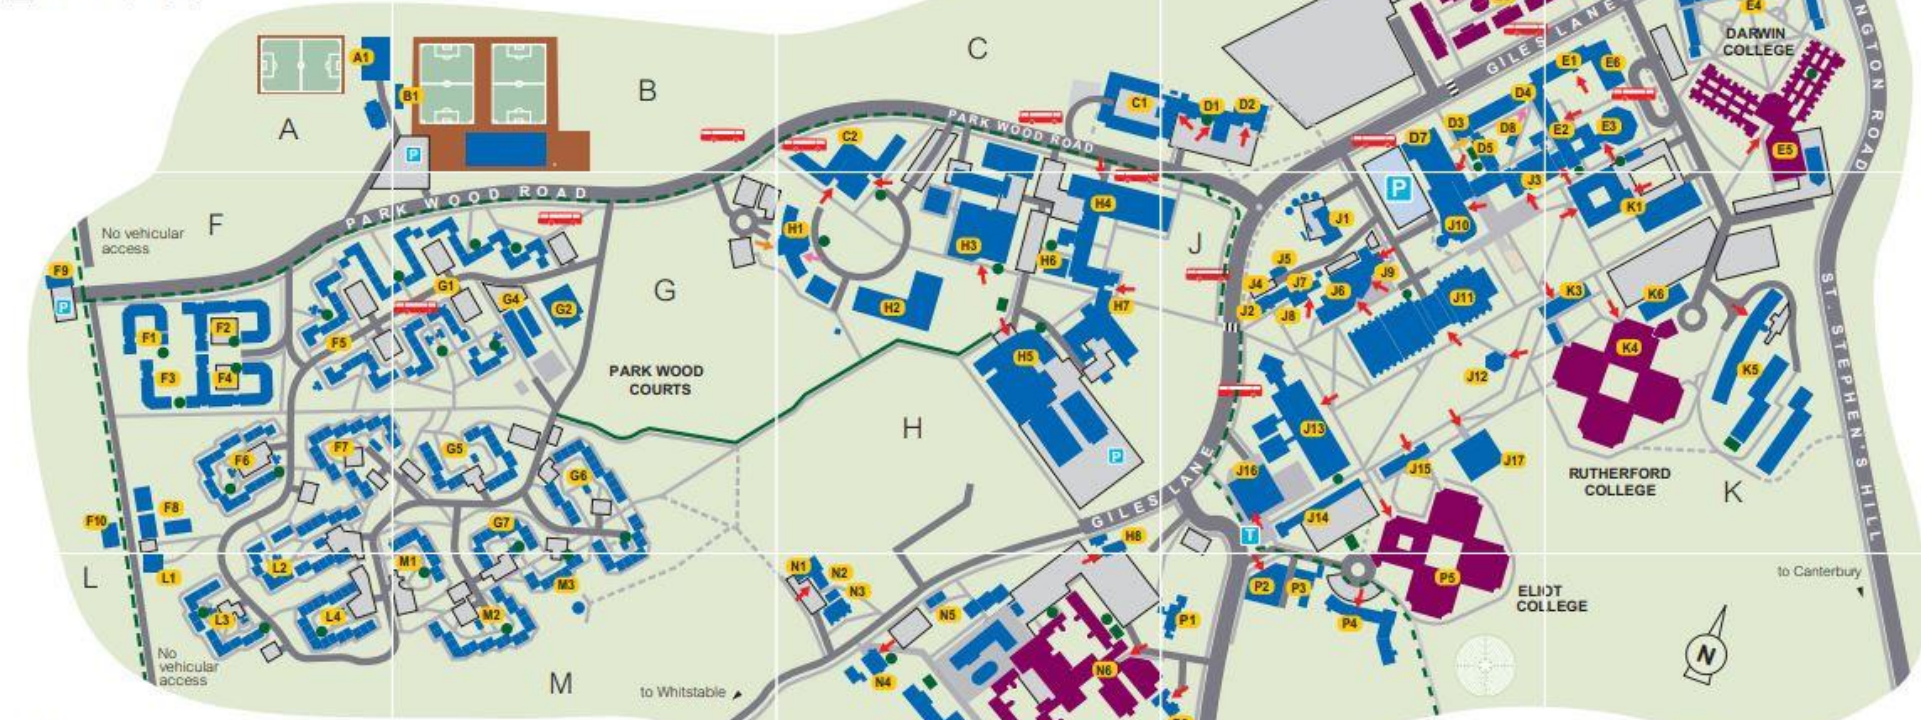

Tuesday 21 st		Wednesday 22 nd		Thursday 23 rd		Friday 24 th	
Activity	Time/Room	Activity	Time/Room	Activity	Time/Room	Activity	Time/Room
Graduate School PGR Welcome Talk <i>Graduate and Researcher College</i>	10:00-10:45 Online	Divisional Welcome Fair <i>Student Success & Attainment Team</i>	10:00-12:00 Sibson Atrium	Kent Union Welcome Fair (Accessible Hour 10:00-11:00) <i>Kent Union</i>	10:00-17:00 Eliot Car Park / Main Plaza	Kent Union Welcome Fair (Accessible Hour 10:00-11:00) <i>Kent Union</i>	10:00-17:00 Eliot Car Park / Main Plaza
Student Services Welcome Fair <i>Central Professional Services Teams</i>	10:00-12:30 Online	CEMS/HSS PGR GRC Intro <i>Graduate and Researcher College</i>	15:00-16:00 Sibson Lecture Theatre 3 (SIBLT3)	School of Computing PGR Meet Up <i>Computing PGR Reps</i>	16:00-17:00 Front of Gulbenkian	School of Computing Welcome BBQ * <i>Student Success and Attainment Team</i>	16:30-18:30 Cornwallis Courtyard
Introduction to Kent Union Services and Student Rep Sign Up <i>Kent Union Staff</i>	11:00-12:00 Woolf Lecture Theatre 1 (WLT)	GRC PGR Welcome BBQ <i>Graduate and Researcher College</i>	16:00-18:00 Sibson Entrance				

* This event has limited capacity and must be booked (click on the event title for the booking link).

FINDING YOUR WAY AROUND THE CAMPUS

- Colleges
- Other buildings
- P Visitor Pay and Display parking
- T Taxi Rank
- Permit-holder parking only
- Main road
- Minor road
- Footpath
- Footpath unsuitable for wheelchair users
- ➔ Main entrance, suitable for disabled access
- ➔ Main entrance
- ➔ Alternative access for wheelchair users
- Cycle path
- National cycle route 1
- Cycle lock up
- Cycle lock up, sheltered with secure access