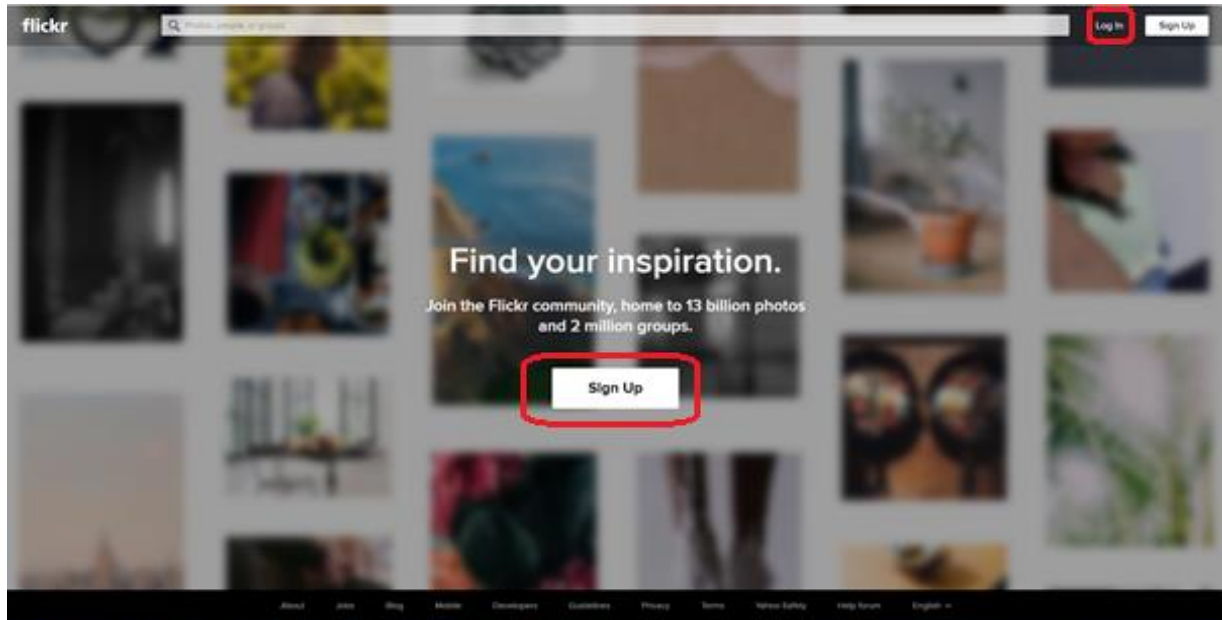

## Instructions for entering your photo into the 'We are European' photography competition

- 1) Go to the Flickr website <https://www.flickr.com/>
- 2) If you are new to Flickr, **Sign Up** for a new account. If you have an account already then **Sign In**.