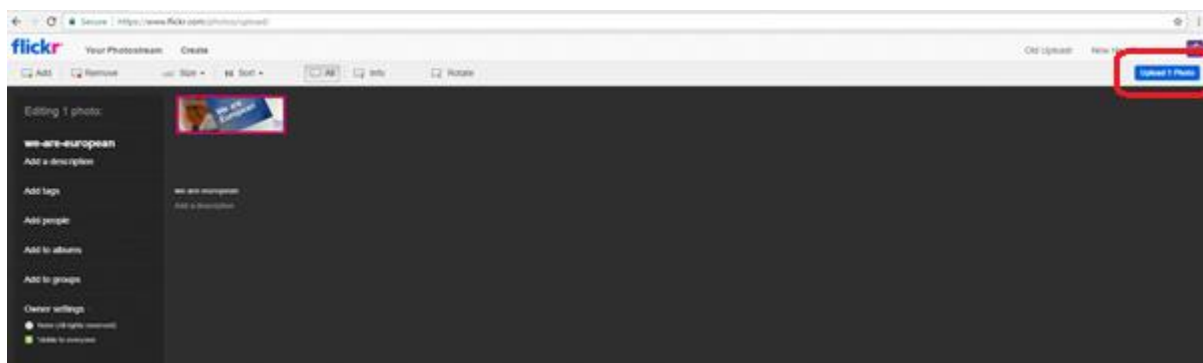

6) Once you have selected your photo it will be automatically shown on the page. Click on the **Upload 1 Photo** button to upload it to Flickr.