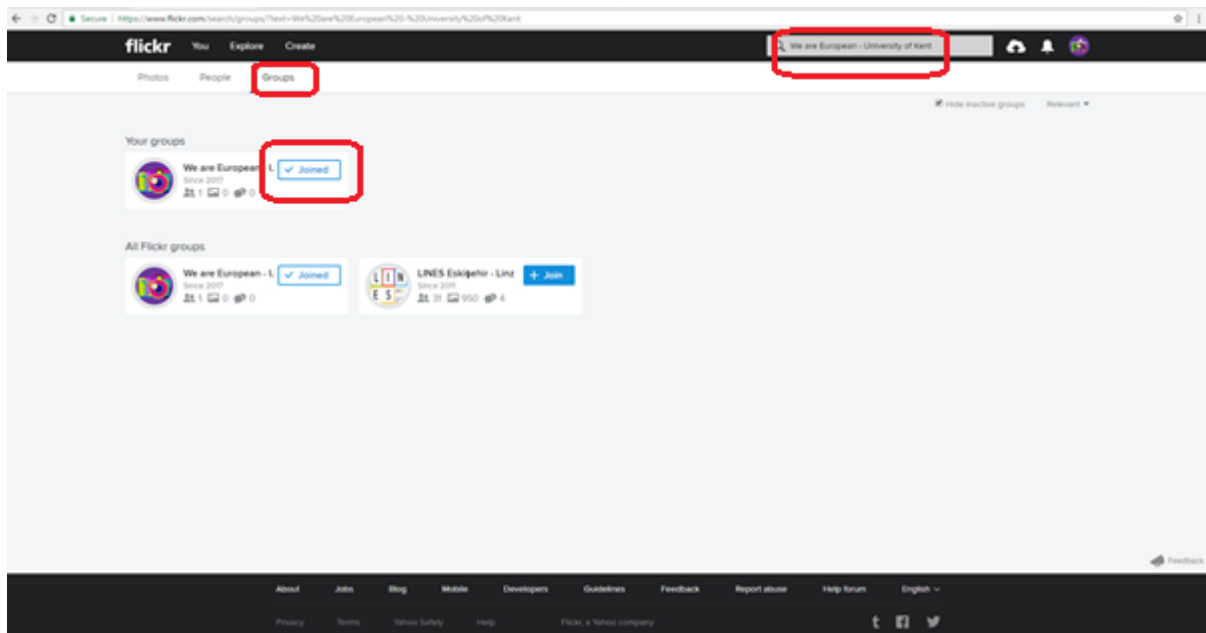

## Instructions for entering your photo into the 'We are European' photography competition

- 1) Go to the Flickr website <https://www.flickr.com/>
- 2) If you are new to Flickr, **Sign Up** for a new account. If you have an account already then **Sign In**.

- 4) If the photo you want to enter is not already stored in Flickr then click on **Upload**. If you have already uploaded your photo then go to step 6.

- 5) Click on **Choose photos and videos** and navigate to select the photo you want to submit to the competition