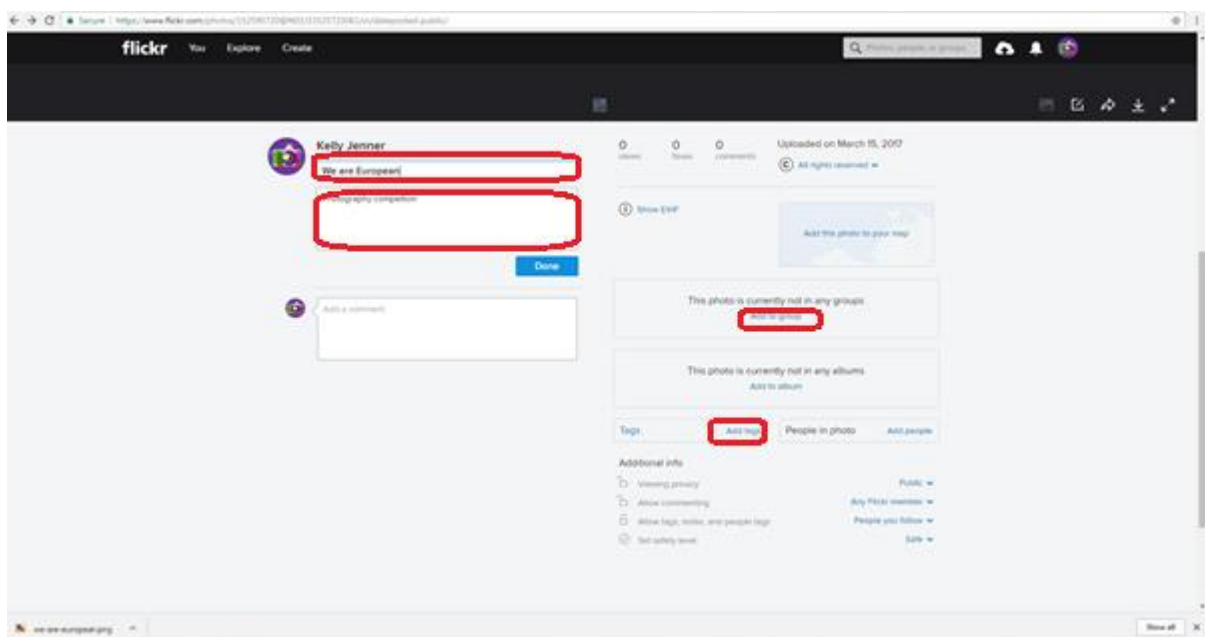

- 4) If the photo you want to enter is not already stored in Flickr then click on **Upload**. If you have already uploaded your photo then go to step 6.

- 5) Click on **Choose photos and videos** and navigate to select the photo you want to submit to the competition

- 6) Once you have selected your photo it will be automatically shown on the page. Click on the **Upload 1 Photo** button to upload it to Flickr.

7) Go to your Photostream page and your uploaded photo should be shown.

Click on the photo so you can edit the details as shown in the instructions below.