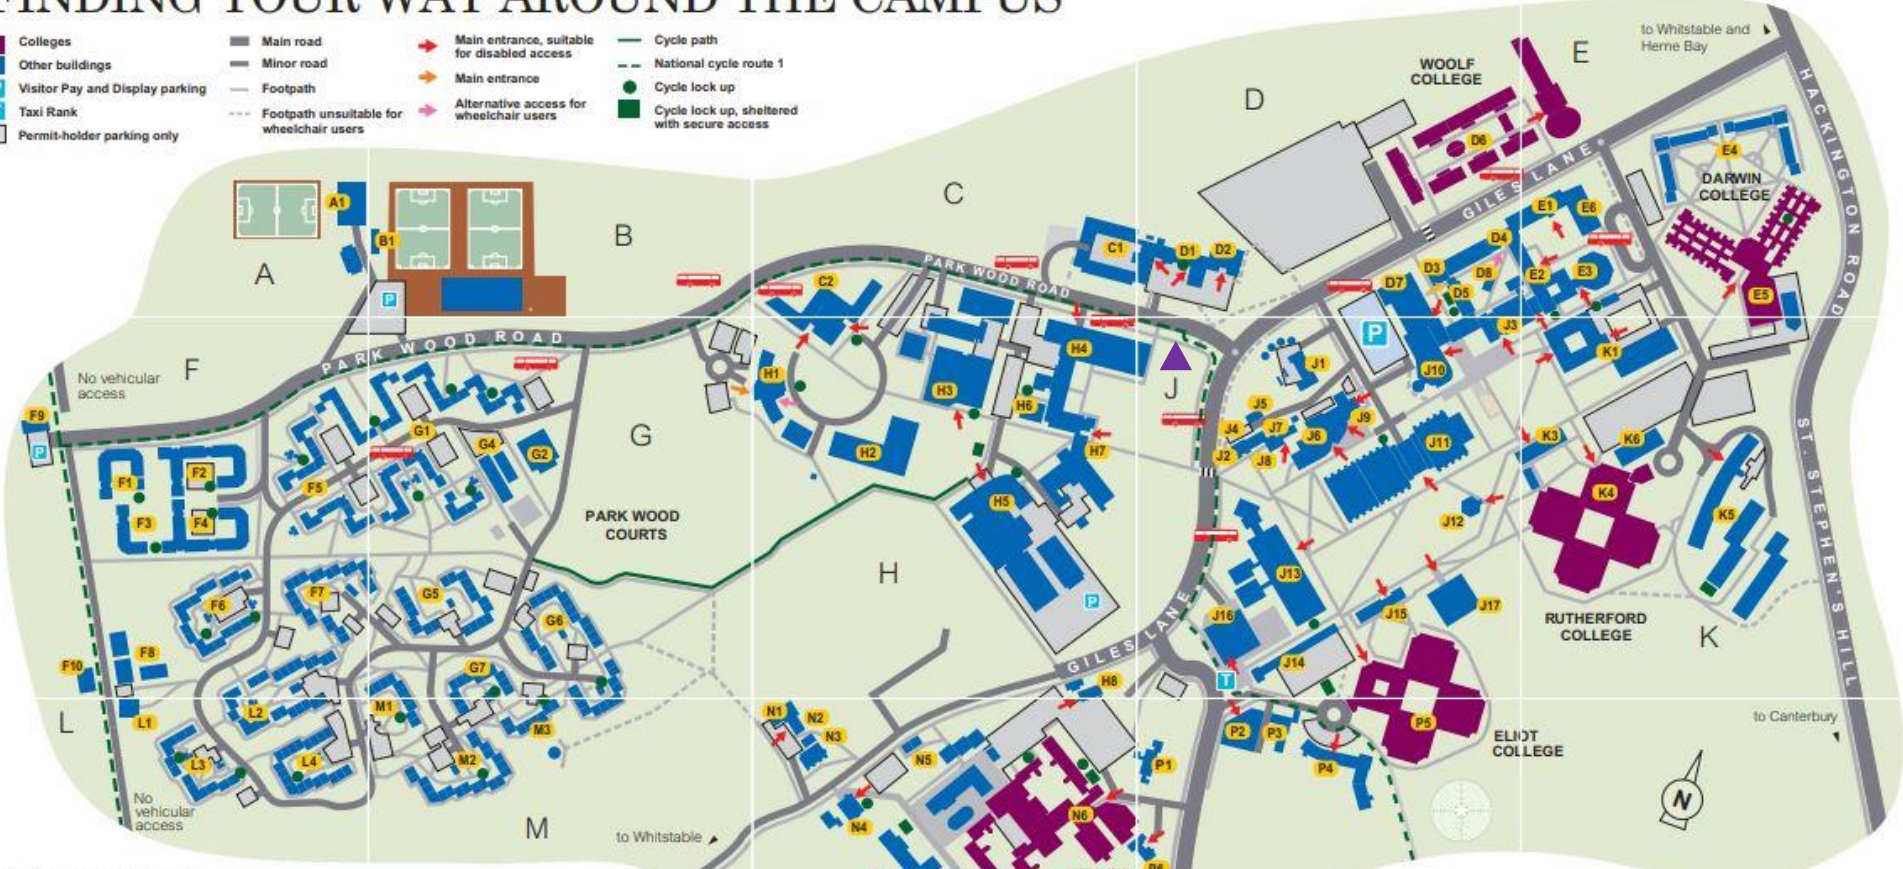

* This event has limited capacity and **must** be booked (click on the event title for the booking link). ** Sibson PC Room 1 has been booked throughout the week if students wish to complete this activity on campus. The room is booked for Monday 11:00-12:00, Wednesday 12:00-13:00 and Thursday 10:00-11:00.

FINDING YOUR WAY AROUND THE CAMPUS

- Colleges
- Other buildings
- P Visitor Pay and Display parking
- T Taxi Rank
- Permit-holder parking only
- Main road
- Minor road
- Footpath
- Footpath unsuitable for wheelchair users
- ➔ Main entrance, suitable for disabled access
- ➔ Main entrance
- ➔ Alternative access for wheelchair users
- Cycle path
- - - National cycle route 1
- Cycle lock up
- Cycle lock up, sheltered with secure access

▲ Pears Building (New building not currently on the map)

- | | |
|---------------------------------------|---|
| J15 Eliot College Extension | N4 Rothford |
| J16 Jarman Building | N5 Olive Cottages |
| J17 Wigoder Building | N6 Keynes College |
| K1 Registry | N7 Turing College |
| Visitor Reception | P2 The Venue/Student Media Centre |
| Central Student Administration Office | P1 Oaks Study Hub |
| K3 Rutherford College Extension | P3 Mandela Building |
| K4 Rutherford College | P4 Becket Court |
| K5 Tyler Court | P5 Eliot College |
| K6 Rutherford Annexe | P6 Careers and Employability Service |
| L1 Hothe Court Farmhouse | Q2 Beverley Farmhouse |
| L2 Grimshill Court | Other organisations on campus |
| L3 Denstead Court | Blackwell's Bookshop/Caffé Nero |
| L4 Homestall Court | Co-op convenience stores |
| M1 Clowes Court | Open Colleges Network |
| M2 Willows Court | Kent and Medway |
| M3 Tudor Court | Canterbury Innovation Centre |
| N1 Medical Centre | Jobshop |
| N2 Pharmacy | Kent Union |
| N3 Woodlands | |