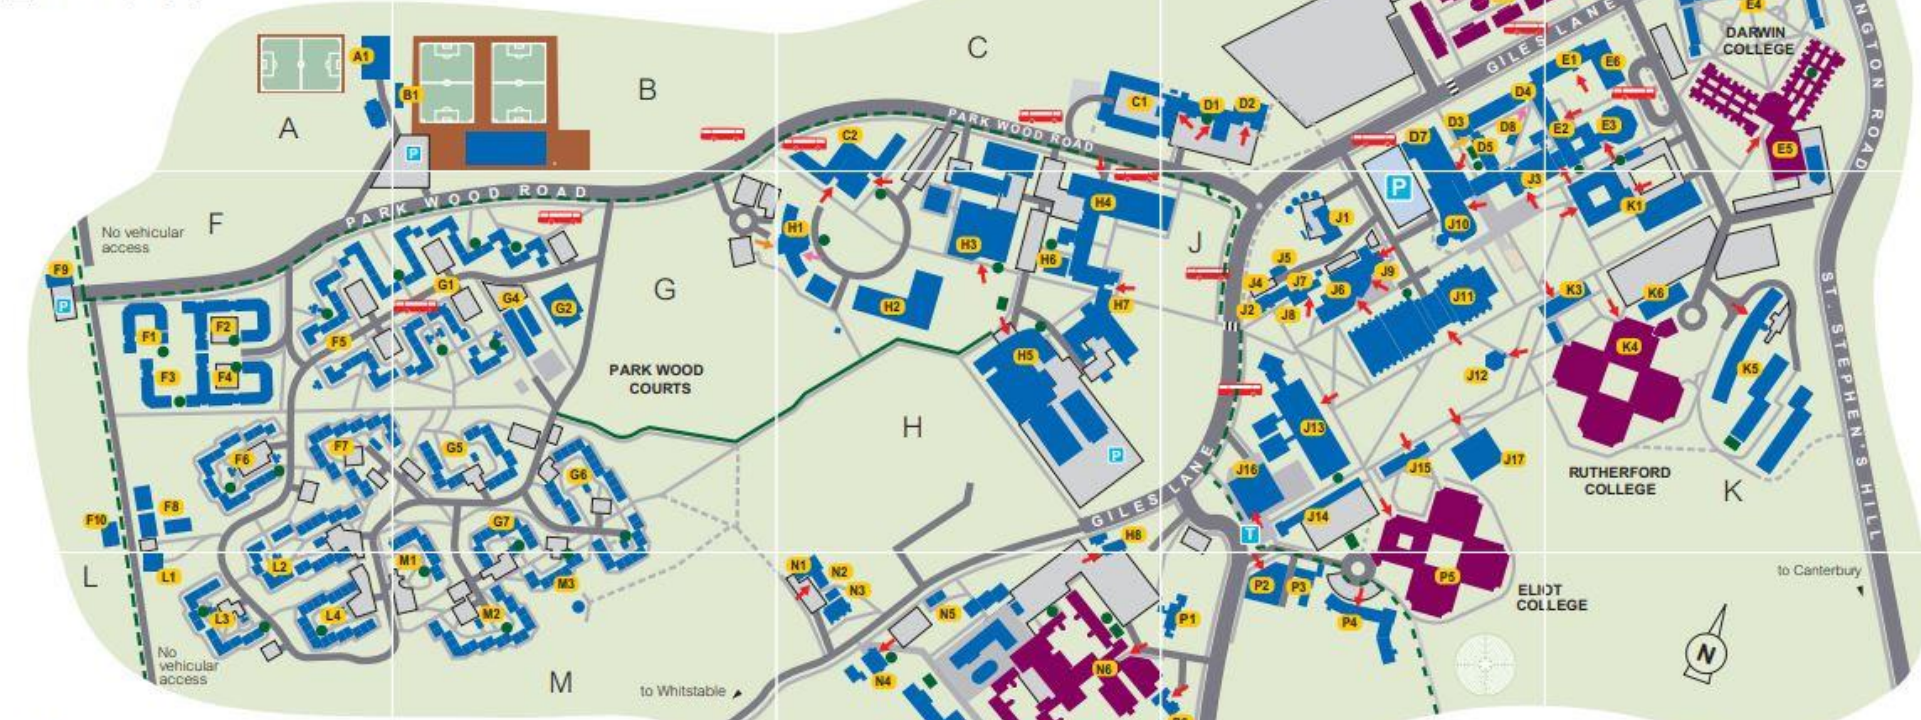

* This event has limited capacity and must be booked (click on the event title for the booking link).

FINDING YOUR WAY AROUND THE CAMPUS

- Colleges
- Other buildings
- P Visitor Pay and Display parking
- T Taxi Rank
- Permit-holder parking only
- Main road
- Minor road
- Footpath
- Footpath unsuitable for wheelchair users
- ➔ Main entrance, suitable for disabled access
- ➔ Main entrance
- ➔ Alternative access for wheelchair users
- Cycle path
- National cycle route 1
- Cycle lock up
- Cycle lock up, sheltered with secure access