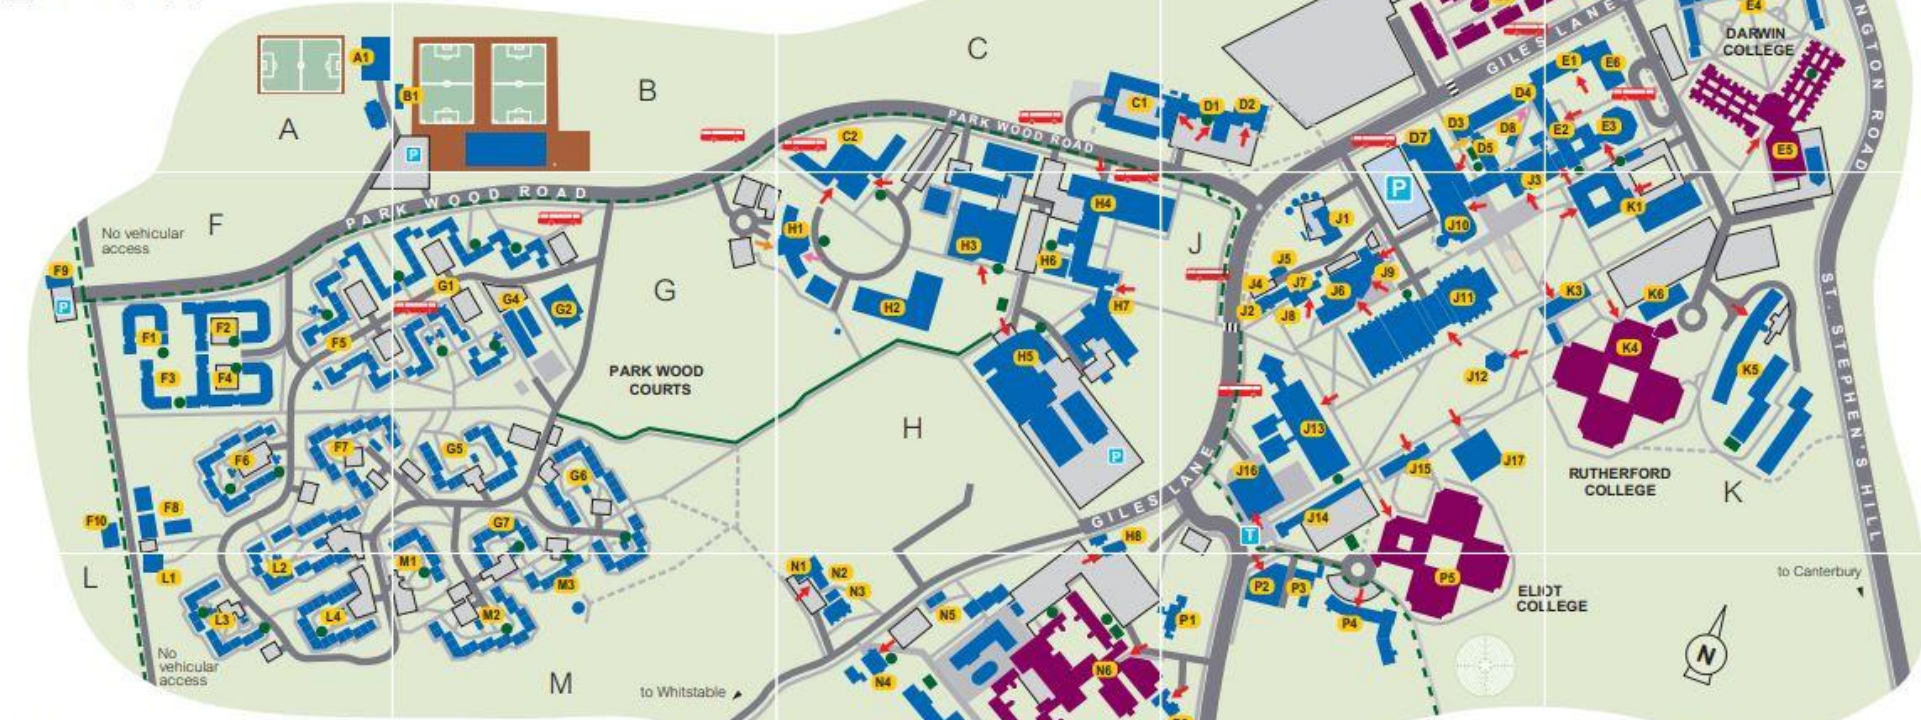

* This event has limited capacity and must be booked (click on the event title for the booking link).

FINDING YOUR WAY AROUND THE CAMPUS

- Colleges
- Other buildings
- P Visitor Pay and Display parking
- T Taxi Rank
- Permit-holder parking only
- Main road
- Minor road
- Footpath
- Footpath unsuitable for wheelchair users
- ➔ Main entrance, suitable for disabled access
- ➔ Main entrance
- ➔ Alternative access for wheelchair users
- Cycle path
- National cycle route 1
- Cycle lock up
- Cycle lock up, sheltered with secure access

- | | |
|---------------------------------------|---|
| J15 Eliot College Extension | N4 Rothford |
| J16 Jarman Building | N5 Olive Cottages |
| J17 Wigoder Building | N6 Keynes College |
| K1 Registry | N7 Turing College |
| Visitor Reception | P2 The Venue/Student Media Centre |
| Central Student Administration Office | P1 Oaks Study Hub |
| | P3 Mandela Building |
| | P4 Becket Court |
| K3 Rutherford College Extension | P5 Eliot College |
| K4 Rutherford College | P6 Careers and Employability Service |
| K5 Tyler Court | Q2 Beverley Farmhouse |
| K6 Rutherford Annexe | |
| L1 Hothe Court Farmhouse | |
| L2 Grimshill Court | |
| L3 Denstead Court | |
| L4 Homestall Court | |
| M1 Clowes Court | |
| M2 Willows Court | |
| M3 Tudor Court | |
| N1 Medical Centre | |
| N2 Pharmacy | |
| N3 Woodlands | |